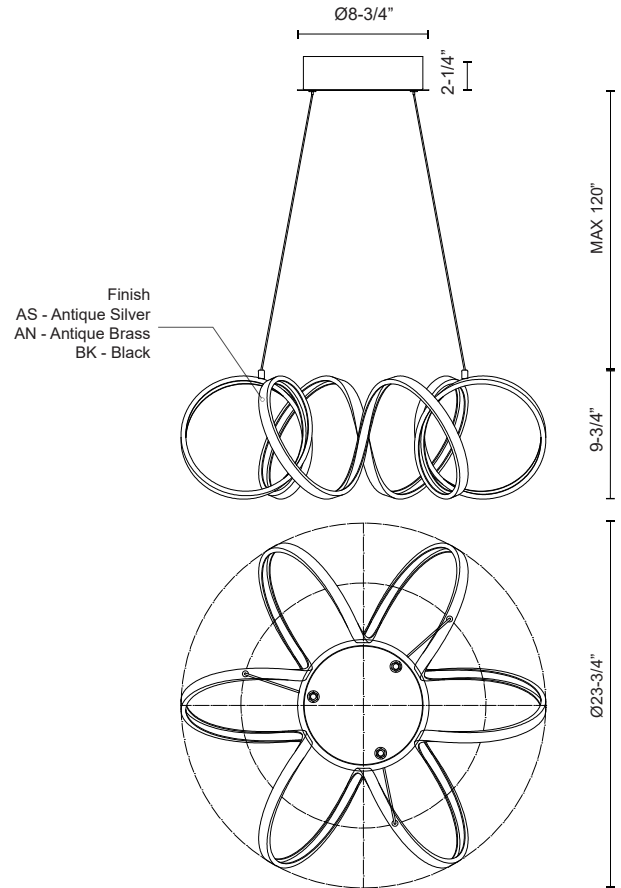

CH93824-AS
Antique Silver

CH93824-BK
Black

CH93824-AN
Antique Brass

SPECIFICATION DETAILS

Fixture Dimensions	D23-3/4" x H9-3/4"
Light Source	LED with DC Driver
Wattage	78W
Total Lumens	5000lm
Delivered Lumens	AN-3300lm; AS-3742lm; BK-2570lm;
Voltage	120V
Color Temperature	3000K
CRI (Ra)	90CRI
Optional Color Temps	2700K - 5000K Available, Minimum Order Quantities Apply
LED Rated Life	50,000 hours
Dimming	100% - 10%, TRIAC or ELV Dimmer (Not Included)
Diffuser Details	White Silicone Diffuser
Adjustable	Yes
Wire Length	120" Max
Wire Type	Clear Coaxial Wire
Minimum Hang Height	18"
Sloped Ceiling Adaptable	Yes
Location	Dry
CEC Title 24 JA8	Yes, JA8-2022
Canopy Dimensions	D8-3/4" x H2-1/4"
Paint Finish	BK01

* For custom options, consult factory for details.
* For warranty information, please visit www.kuzcolighting.com/warranty

DESCRIPTION

A looping radiant line casts light across space in a continuous helical path. The Synergy series is characterized by the rolled rectangular extrusion, which emits soft light through the silicon opal lens. Configured in both linear and ring arrangements, the arcing aluminum allows the curated finishes to be visible at every angle.